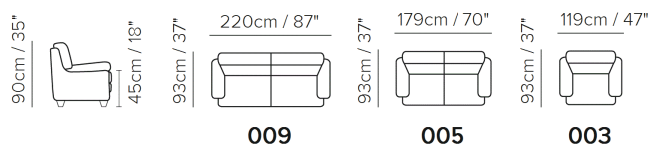

## SCHEMATICS

---

## NOTES

- STITCHING ON THE SOFA DIFFERS ALL LEATHER AND/OR LEATHER-BONDED MIX: MODEL IN LEATHER-BONDED MIX MIGHT HAVE MORE CUTS.
- Tight Seat Cushion (the seat cushions of the models are fixed to the frame)
- Tight Back Cushion (the back cushions of the models are fixed to the frame)
- No Leather Side (the sectional pieces have the side covered with lining and not leather)
- Internal wooden frame
- Without Feet Assembled (the feet will be in a bag inside the package)
- Plastic Wrap (the model will be wrapped in a plastic bag)
- Feet available in metal finishing 77 (Glossy Chromed)
- 
- Front feet are slightly higher in respect to rear.
- Feet height 15,5/18,0 cm