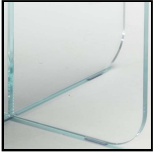

SCHEMATICS

ROUND FIXED

140cm H 75cm
55,12" H 29,53"

160cm H 75cm
62,99" H 29,53"

FINISHINGS

Frame finishing

Extra Clear Glass

Top finishing