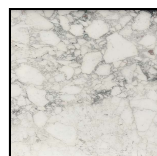

ROUND ACCENT

55cm x 55cm H 56cm
21,65" x 21,65" H 22,05"

FINISHINGS

Frame finishing

Smoked Oak/Brass

Walnut/Brass

Top finishing

WALNUT

SMOKED OAK

MATT BETON

MARMO OROBICO

Matt White Chalk

Volakas

Walnut 2017

Smoked Oak
Termocotto